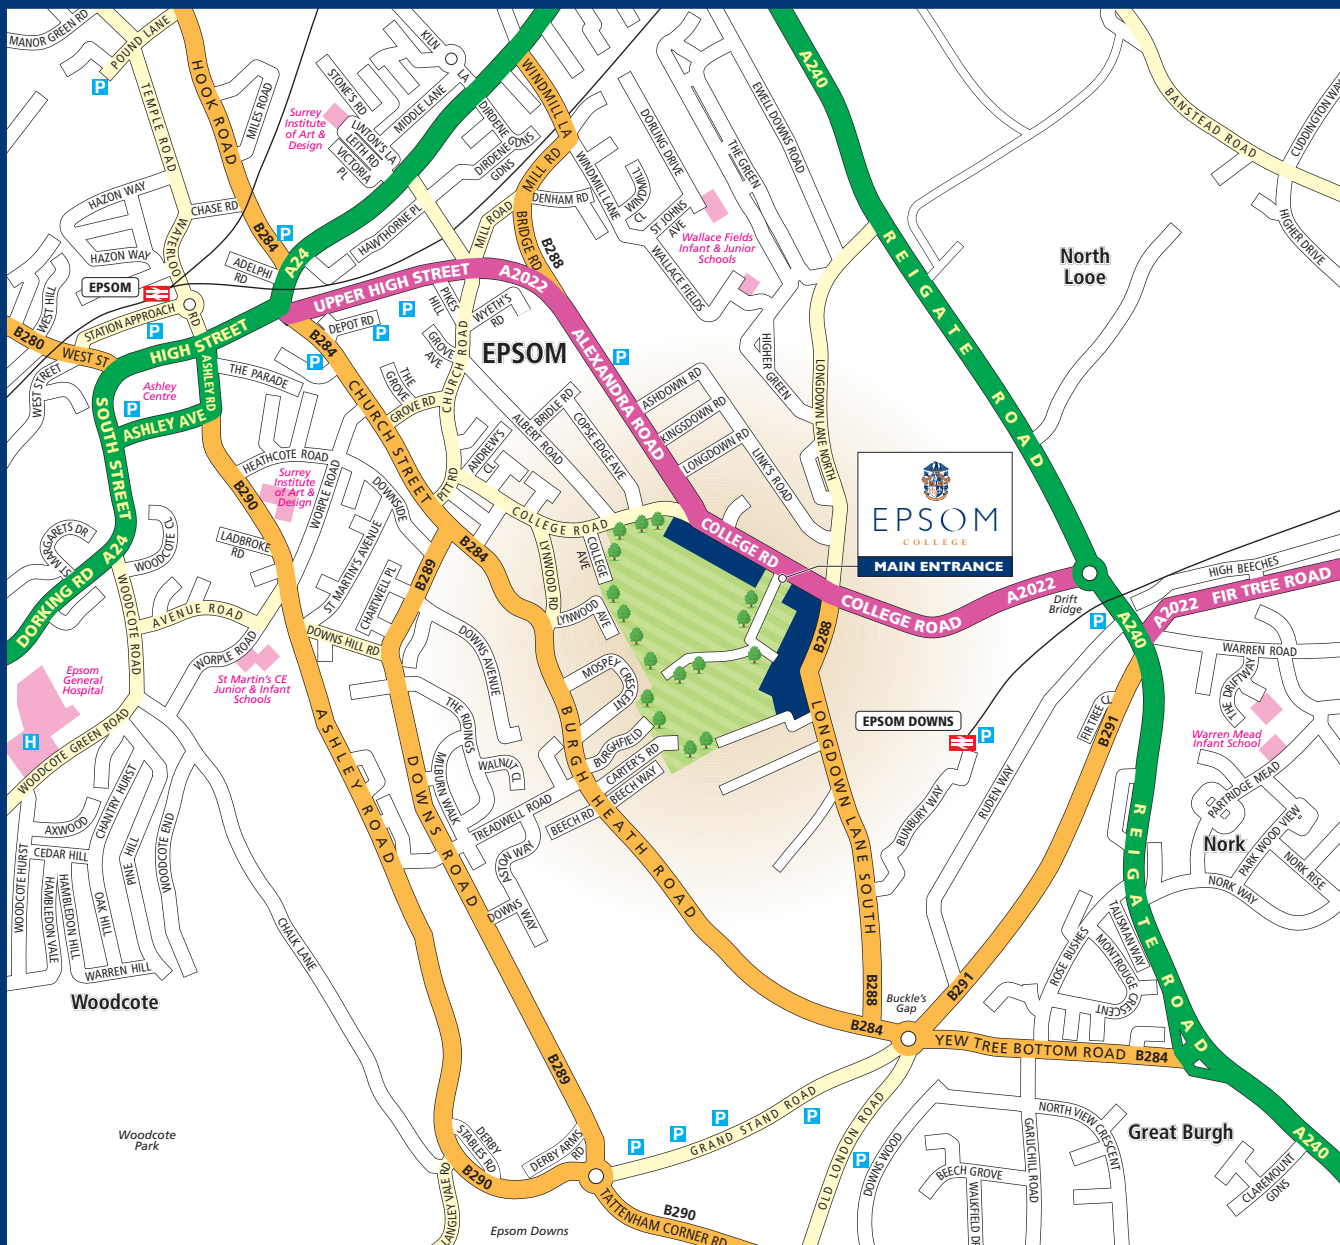

Epsom College is an independent co-ed boarding and day school for 13-18 years. Situated on a beautiful 80-acre campus adjacent to Epsom Downs, the School is 15 miles from London with easy access to Heathrow and Gatwick airports. All facilities are based on site with the town of Epsom a short walk away.

© Crown Copyrights. All rights reserved. Licence Number PI10029016

© Crown Copyrights. All rights reserved. Licence Number PI10029016

By Road: The most direct route is via the M25 Motorway, 3 miles away.

By Train: There is a regular train service to Victoria and Waterloo. Epsom mainline station include: Sutton / Cheam / Dorking. There is a train from South Croydon / Purley / Kingswood to Tattenham Corner and from Wallington to Epsom Downs.

By Bus: 166 passes the College gates. The route includes: West Croydon / South Croydon / Coulsdon / Chipstead Valley / Woodmansterne / Banstead / Epsom.