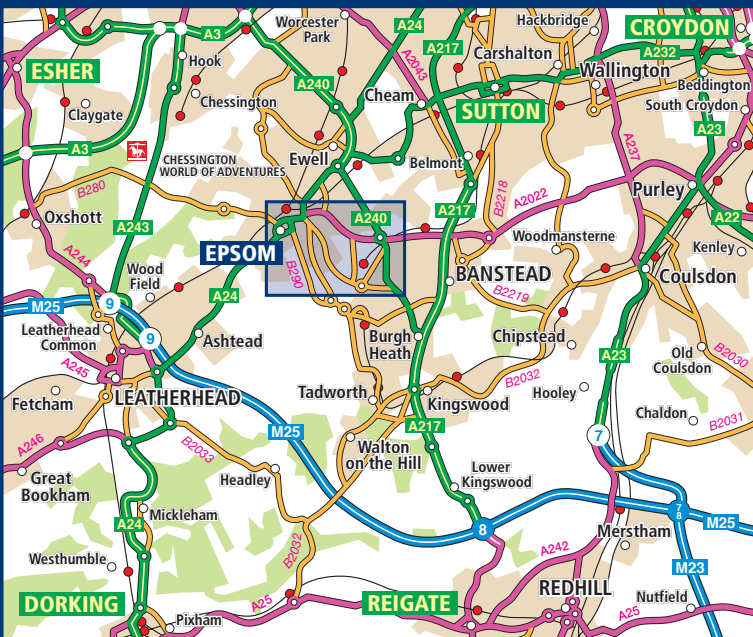

Epsom College is an independent co-ed boarding and day school for 13-18 years. Situated on a beautiful 80-acre campus adjacent to Epsom Downs, the School is 15 miles from London with easy access to Heathrow and Gatwick airports. All facilities are based on site with the town of Epsom a short walk away.

© Crown Copyrights. All rights reserved. Licence Number PI10029016

© Crown Copyrights. All rights reserved. Licence Number PI10029016

By Road: The most direct route is via the M25 Motorway, 3 miles away.

By Train: There is a regular train service to Victoria and Waterloo. Epsom mainline station include: Sutton / Cheam / Dorking. There is a train from South Croydon / Purley / Kingswood to Tattenham Corner and from Wallington to Epsom Downs.

By Bus: 166 passes the College gates. The route includes: West Croydon / South Croydon / Coulsdon / Chipstead Valley / Woodmansterne / Banstead / Epsom.